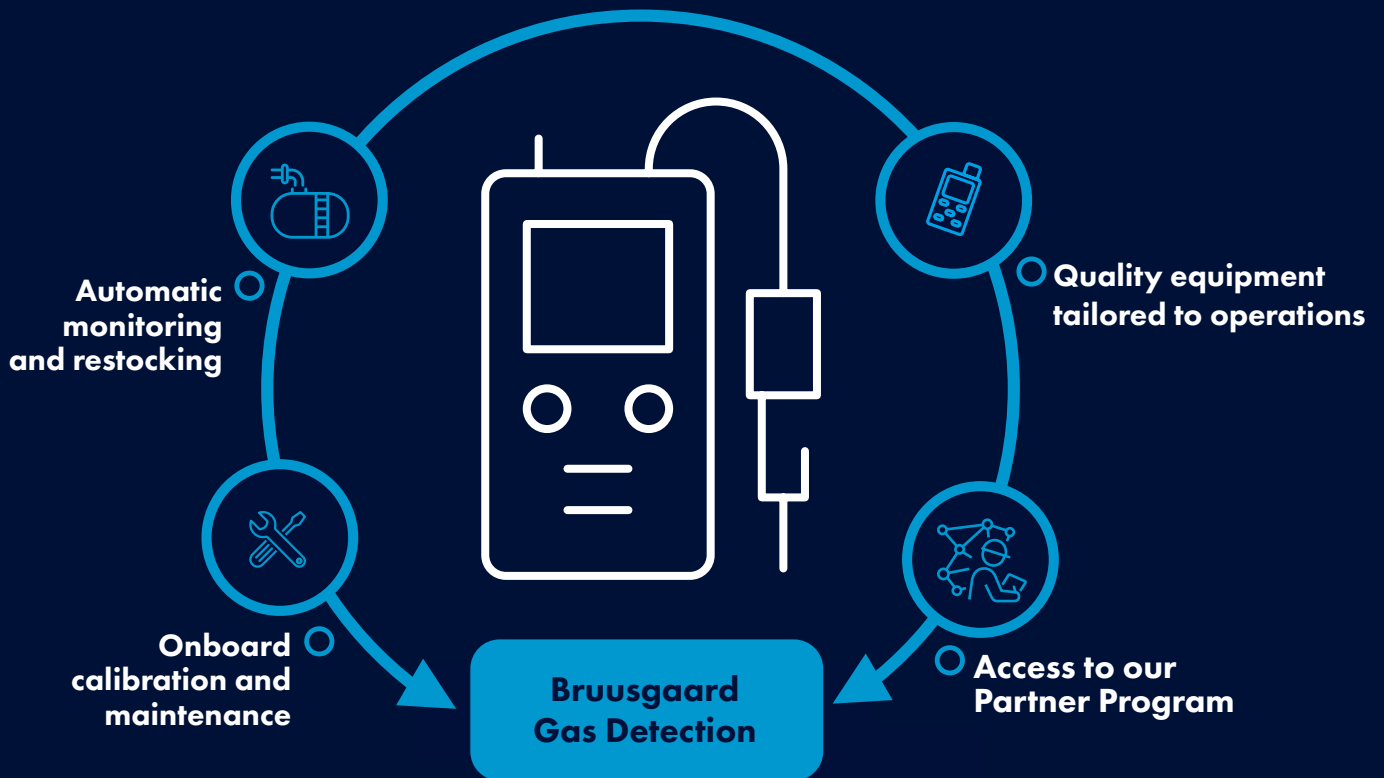

BRUUSGAARD

Optimal safety. Minimal effort.

Gas Detection

A part of The Bruusgaard System

All vessels are prone to gas hazards on board. Efficient and safe gas detection solutions are essential for safe operations at sea. But which solution? We encounter many product compositions that are both unnecessarily expensive and time-consuming.

Why not streamline them?

We tailor gas detection solutions to your operations, standardizing them for efficiency and scalability. Together with the industry's most efficient aftermarket, we ensure that you have the gas detection equipment and consumables you need when you need them without spending excessive time and money. Nothing more, nothing less.

Significant time and cost savings

Consolidated and risk-free logistics

Proper crew training for increased safety

Optimized spares and consumables usage